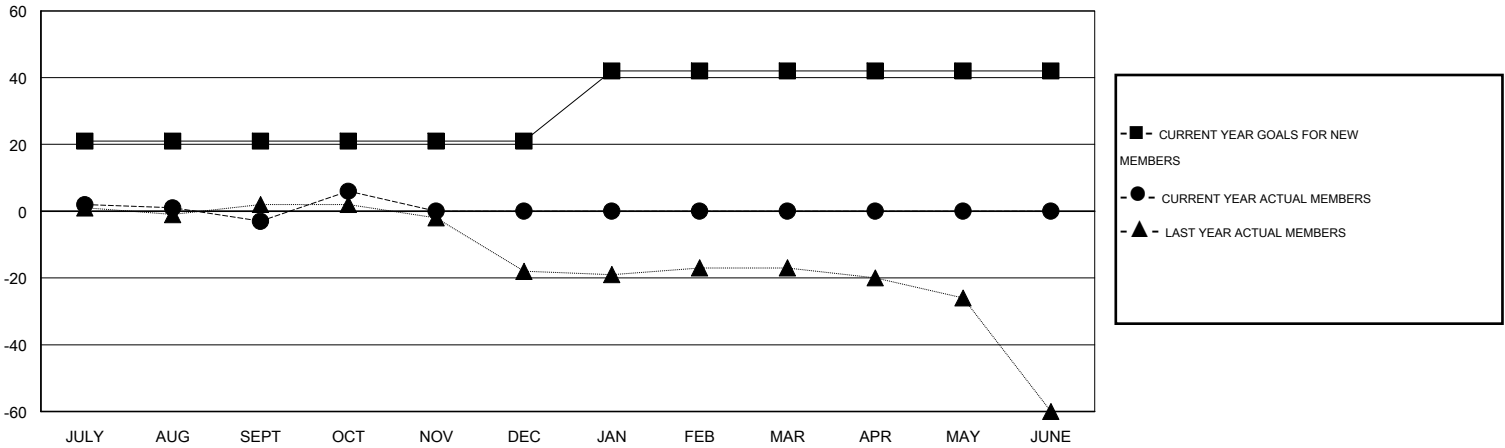

MONTHLY MEMBERSHIP PROGRESS REPORT

District 123

Results as of: 10/31/2014

GMT: MIKLOS HORVATH

LOCATION RUSSIAN FEDERATION

GMT CA 4

Clubs					Members				
RESULTS FOR 2014-2015					RESULTS FOR 2014-2015				
QUARTER	NEW CLUB GOAL	NEW CLUBS	DROPPED CLUBS	NET GAIN/LOSS	QUARTER	NEW MEMBER GOAL	CHARTER AND NEW MEMBERS ADDED	DROPPED MEMBERS	NET GAIN/LOSS
JULY/AUG/SEPT	1	0	0	0	JULY/AUG/SEPT	21	2	5	-3
OCT/NOV/DEC	0	0	0	0	OCT/NOV/DEC	0	11	2	9
JAN/FEB/MAR	1	0	0	0	JAN/FEB/MAR	21	0	0	0
APR/MAY/JUNE	0	0	0	0	APR/MAY/JUNE	0	0	0	0

GOALS AND ACTUAL NEW CLUBS CUMULATIVE

GOALS AND ACTUAL MEMBERS CUMULATIVE

DROPPED CLUBS: 0	3 CLUBS OF 20 ADDED 1 OR MORE NEW MEMBERS	<u>GENDER DISTRIBUTION</u>	
<u>DROPPED MEMBERS</u>		MALE	143 (55.86%)
DECEASED	CLICK HERE FOR HEALTH ASSESSMENT DATA	FEMALE	113 (44.14%)
CLUB CANCELLED		FAMILY UNIT MEMBERS	17
OTHER		HEAD OF HOUSEHOLD	7
TOTAL		NON-HEAD OF HOUSEHOLD	10